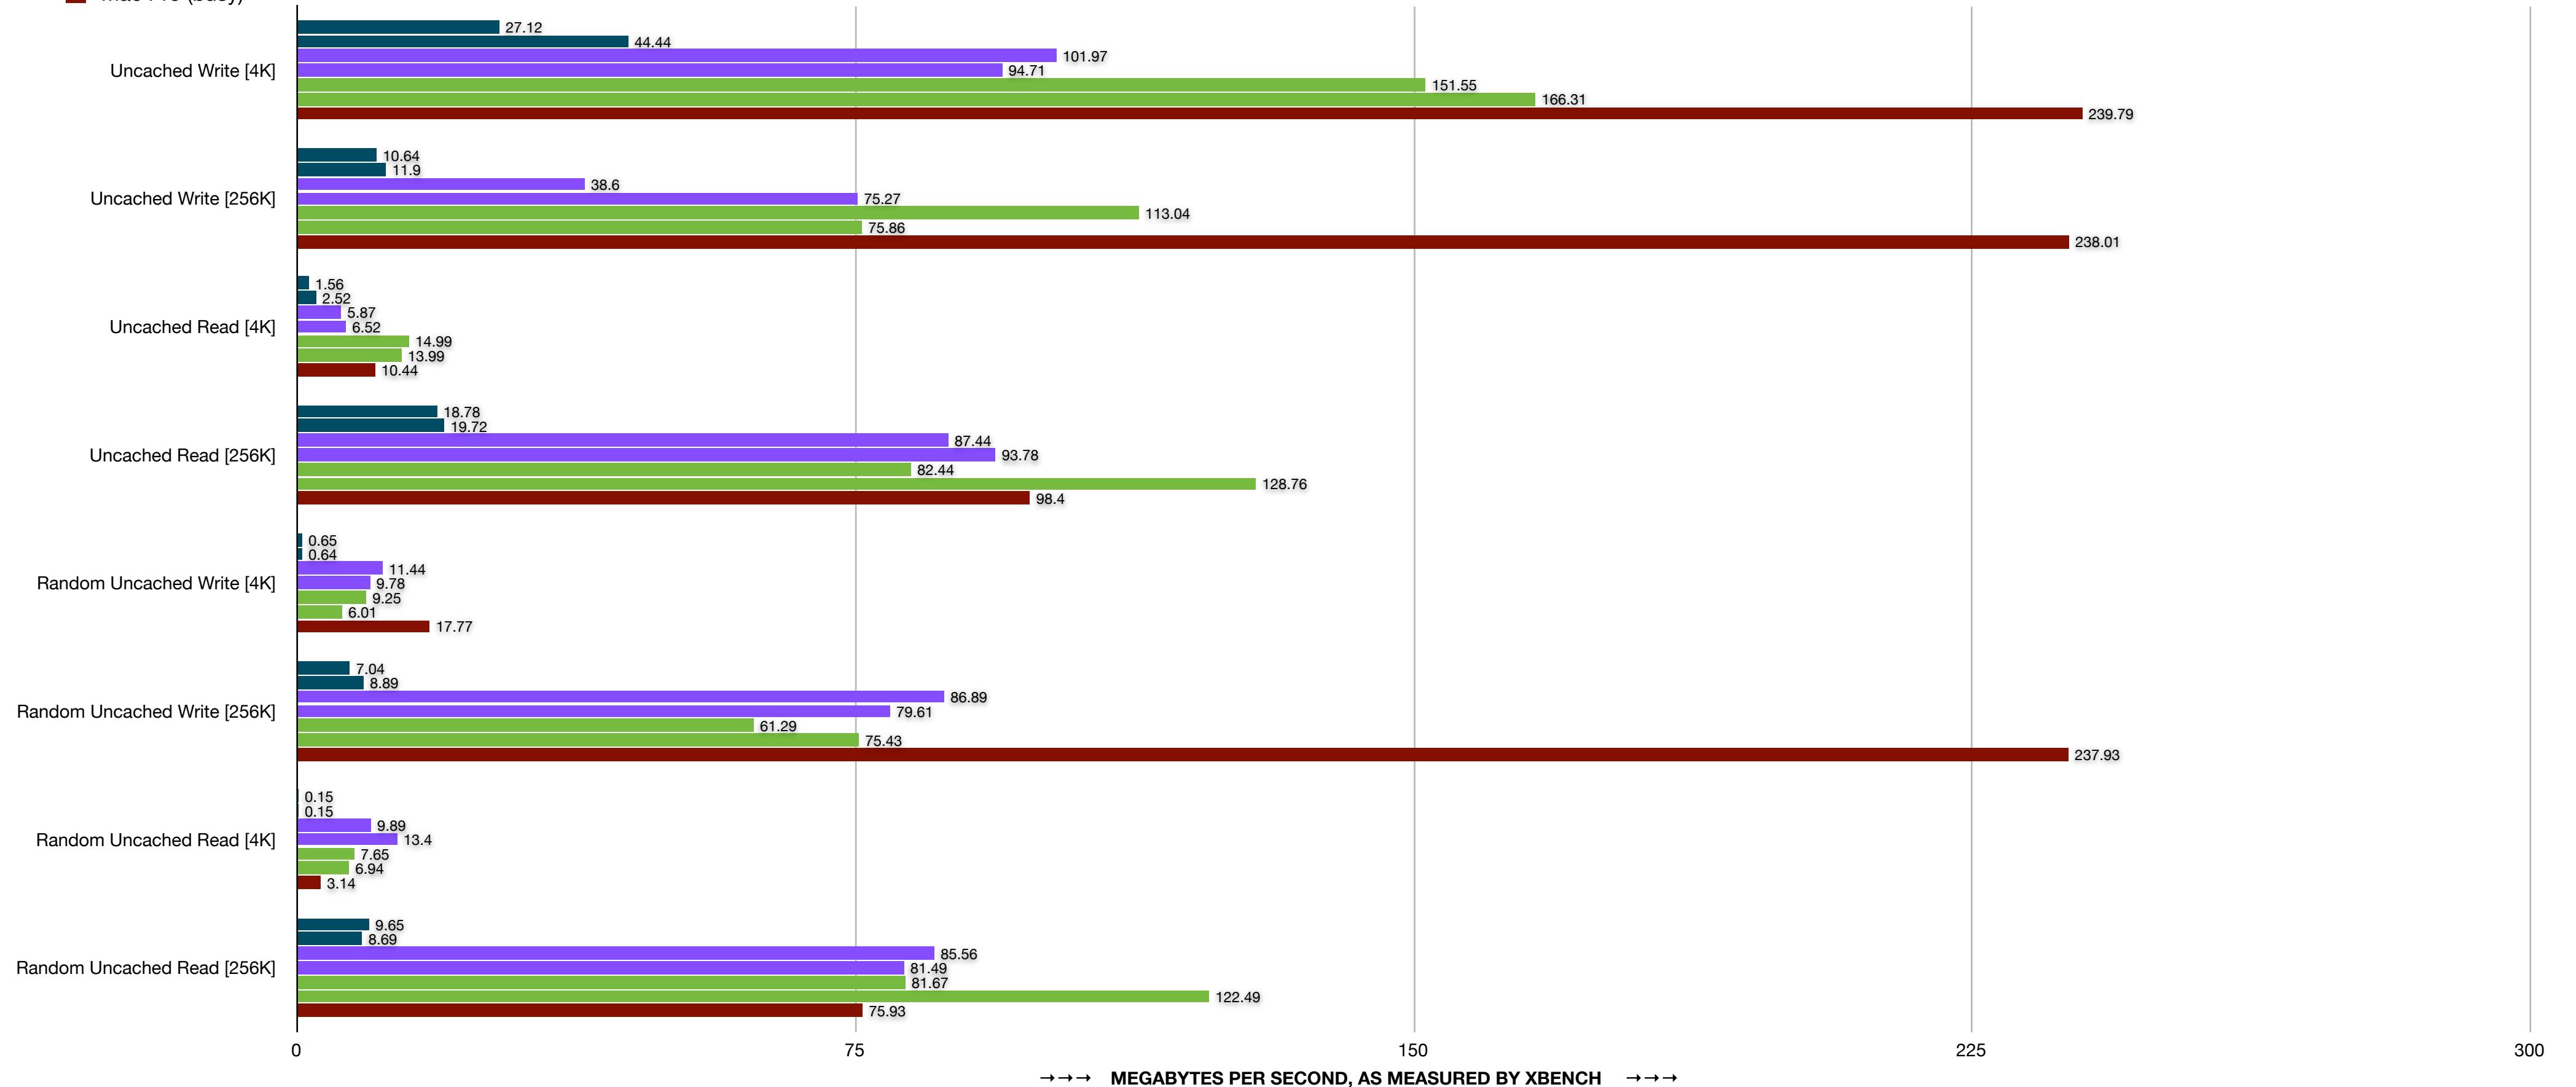

| | Uncached Write [4K] | Uncached Write [256K] | Uncached Read [4K] | Uncached Read [256K] | Random Uncached Write [4K] | Random Uncached Write [256K] | Random Uncached Read [4K] | Random Uncached Read [256K] | | | | |
|------------------------------------|---------------------|-----------------------|--------------------|----------------------|----------------------------|------------------------------|---------------------------|-----------------------------|--|--|--|--|
| Stock MBP13 run 1 | 27.12 | 10.64 | 1.56 | 18.78 | 0.65 | 7.04 | 0.15 | 9.65 | | | | |
| Stock MBP13 run 2 | 44.44 | 11.9 | 2.52 | 19.72 | 0.64 | 8.89 | 0.15 | 8.69 | | | | |
| With SSD but stock firmware run 1 | 101.97 | 38.6 | 5.87 | 87.44 | 11.44 | 86.89 | 9.89 | 85.56 | | | | |
| With SSD but stock firmware run 2 | 94.71 | 75.27 | 6.52 | 93.78 | 9.78 | 79.61 | 13.4 | 81.49 | | | | |
| With SSD and firmware update run 1 | 151.55 | 113.04 | 14.99 | 82.44 | 9.25 | 61.29 | 7.65 | 81.67 | | | | |
| With SSD and firmware update run 2 | 166.31 | 75.86 | 13.99 | 128.76 | 6.01 | 75.43 | 6.94 | 122.49 | | | | |
| Mac Pro (busy with 42 apps open) | 239.79 | 238.01 | 10.44 | 98.4 | 17.77 | 237.93 | 3.14 | 75.93 | | | | |

- Stock MBP
- SSD MBP stock firmware
- SSD MBP + new firmware
- Mac Pro (busy)
- Stock MBP
- SSD MBP stock firmware
- SSD MBP + new firmware

test conducted 2009-07-01

→→→ MEGABYTES PER SECOND, AS MEASURED BY XBENCH →→→